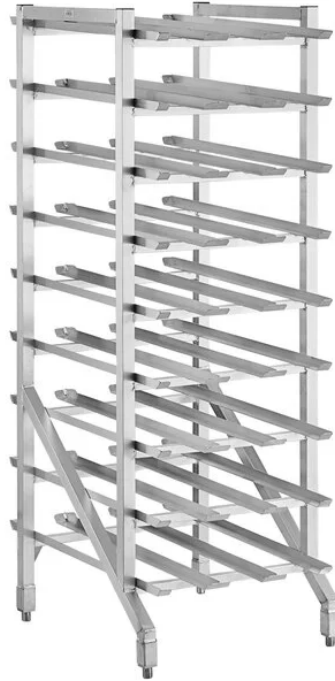

Winholt CR-162